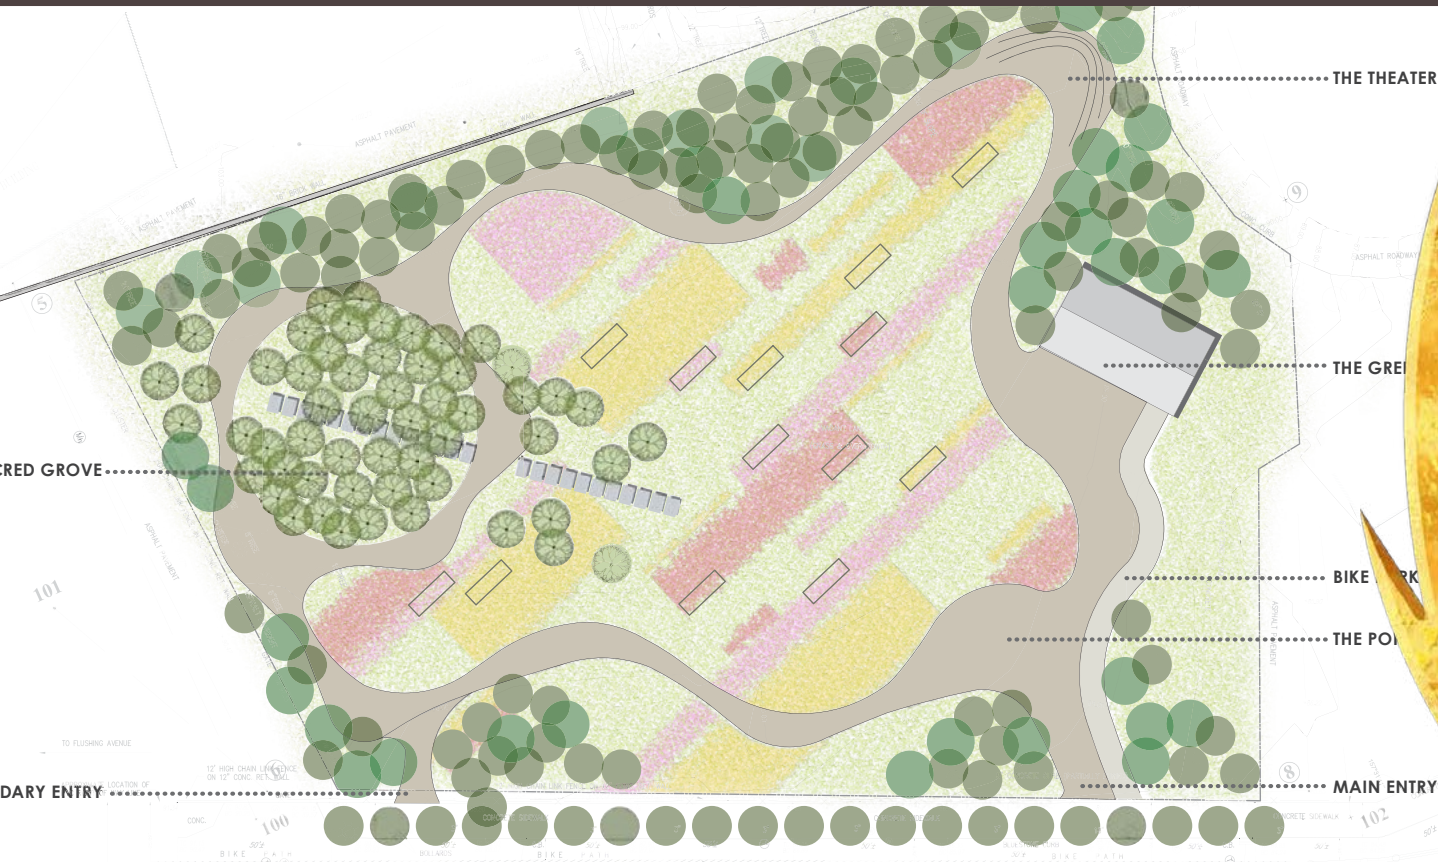

2013 NATIONAL NATURE SACRED AWARDS

TKF FOUNDATION INITIATIVE FOR INTEGRATED DESIGN AND RESEARCH

Six projects received this distinguished national award for researching the transformational power of nature in urban settings. Each project was chosen for combining the creation of tranquil, restorative spaces with rigorous study of their impact on users' well-being and resilience.

Naval Cemetery Landscape – Rendering by Nelson Byrd Woltz Landscape Architecture

THE PROJECT

NAVAL CEMETERY LANDSCAPE

THE ISSUE

Human health and the environmental health are inexorably linked. Immersion in nature can provide the experience of a 'getaway from normal life,' relieve stress and help restore attention.

THE SOLUTION

The Naval Cemetery Landscape will create a restorative landscape where visitors may engage in contemplation and reflection in an industrial neighborhood.

THE HIGHLIGHTS

- This project will evaluate how expansion of biodiversity and quantity of natural life will impact the physical and mental well-being of high school students and community housing residents.
- This project may prove that nature offers a cost-effective, equitable and accessible strategy for restoring urban human health and well-being.